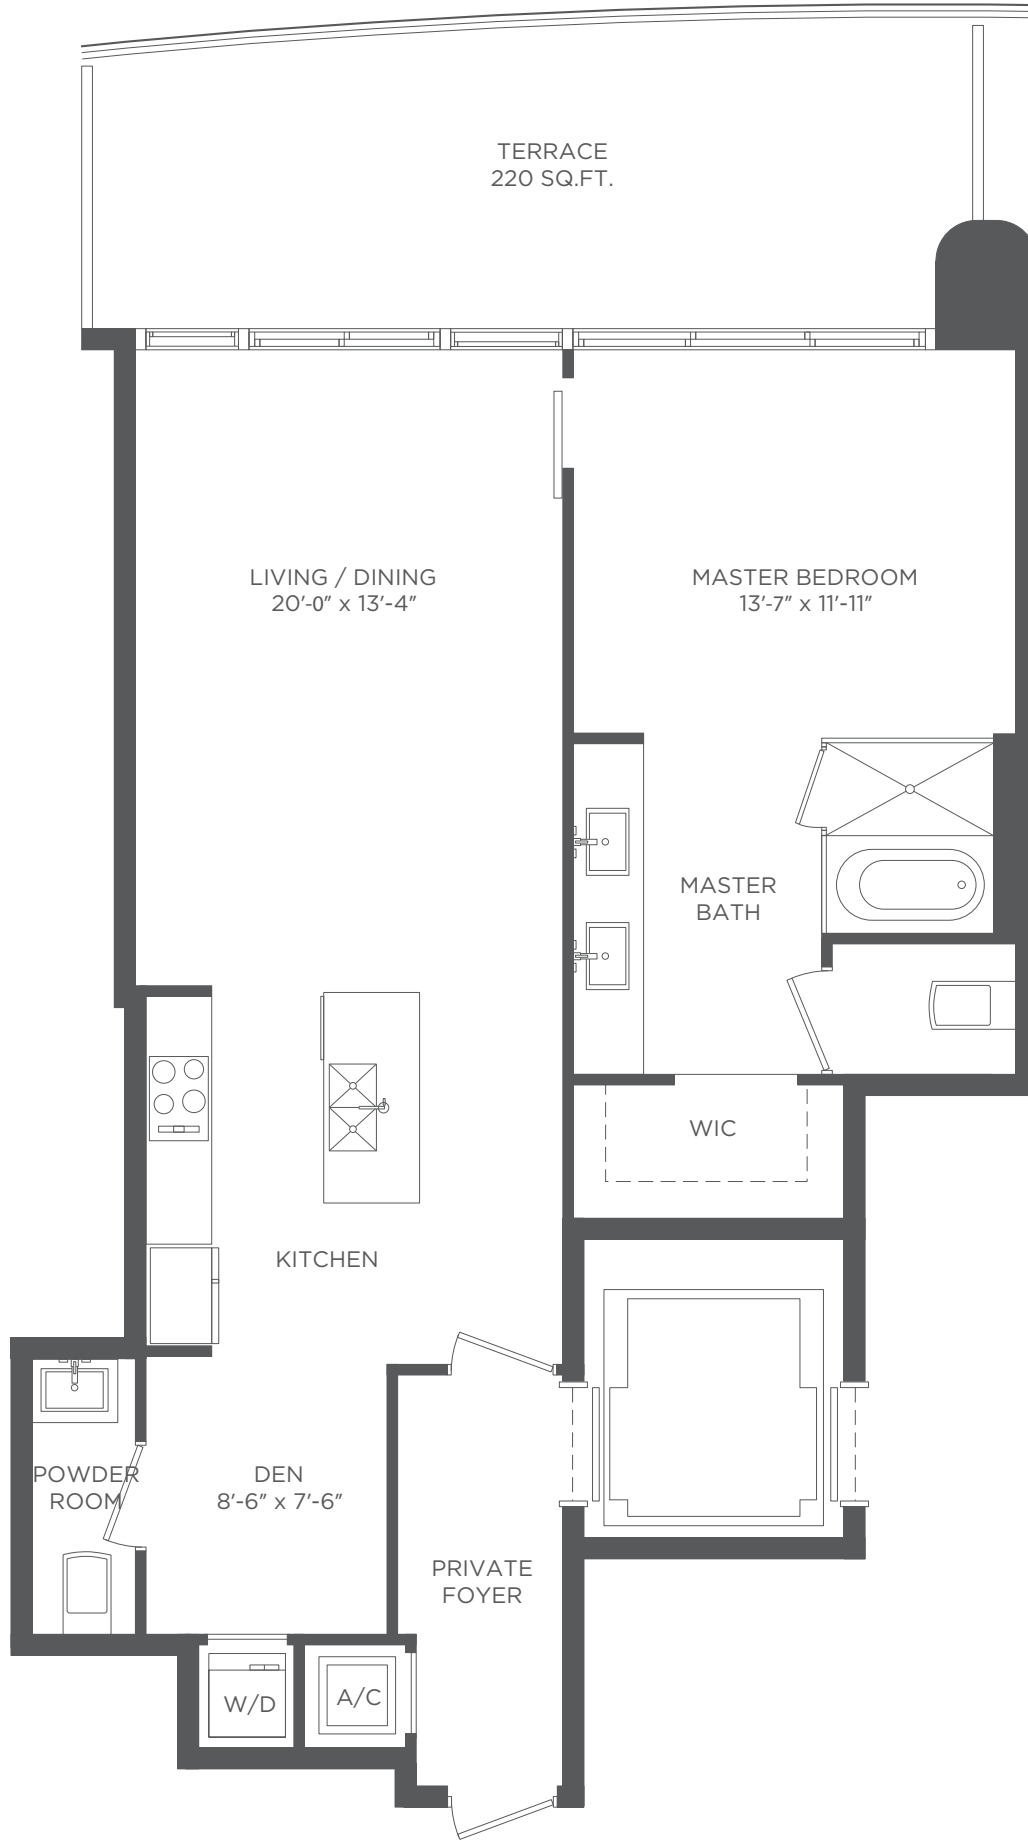

ONE PARAISO

BY PIERO LISSONI

RESIDENCE 01
3 BEDROOMS / 3¹/₂ BATHS

A/C INTERIOR AREA	1,873 SQ. FT.	174 SQ. M.
TERRACE AREA	454 SQ. FT.	42.17 SQ. M.
TOTAL RESIDENCE	2,327 SQ. FT.	216.17 SQ. M.

ONE PARAISO

BY PIERO LISSONI

RESIDENCE 02
2 BEDROOMS / 2 BATHS

A/C INTERIOR AREA	1,285 SQ. FT.	119.38 SQ. M.
TERRACE AREA	220 SQ. FT.	20.43 SQ. M.
TOTAL RESIDENCE	1,505 SQ. FT.	139.81 SQ. M.

ONE PARAISO

BY PIERO LISSONI

RESIDENCE 03
3 BEDROOMS + DEN / 3 1/2 BATHS

A/C INTERIOR AREA	1,680 SQ. FT.	156.07 SQ. M.
TERRACE AREA	354 SQ. FT.	32.88 SQ. M.
TOTAL RESIDENCE	2,034 SQ. FT.	188.95 SQ. M.

ONE PARAISO

BY PIERO LISSONI

RESIDENCE 04
3 BEDROOMS + DEN / 3¹/₂ BATHS

A/C INTERIOR AREA	1,681 SQ. FT.	156.17 SQ. M.
TERRACE AREA	354 SQ. FT.	32.88 SQ. M.
TOTAL RESIDENCE	2,035 SQ. FT.	189.05 SQ. M.

ONE PARAISO

BY PIERO LISSONI

RESIDENCE 05
1 BEDROOM + DEN / 1^{1/2} BATHS

A/C INTERIOR AREA	1,124 SQ. FT.	104.42 SQ. M.
TERRACE AREA	220 SQ. FT.	20.43 SQ. M.
TOTAL RESIDENCE	1,344 SQ. FT.	124.85 SQ. M.

ONE PARAISO