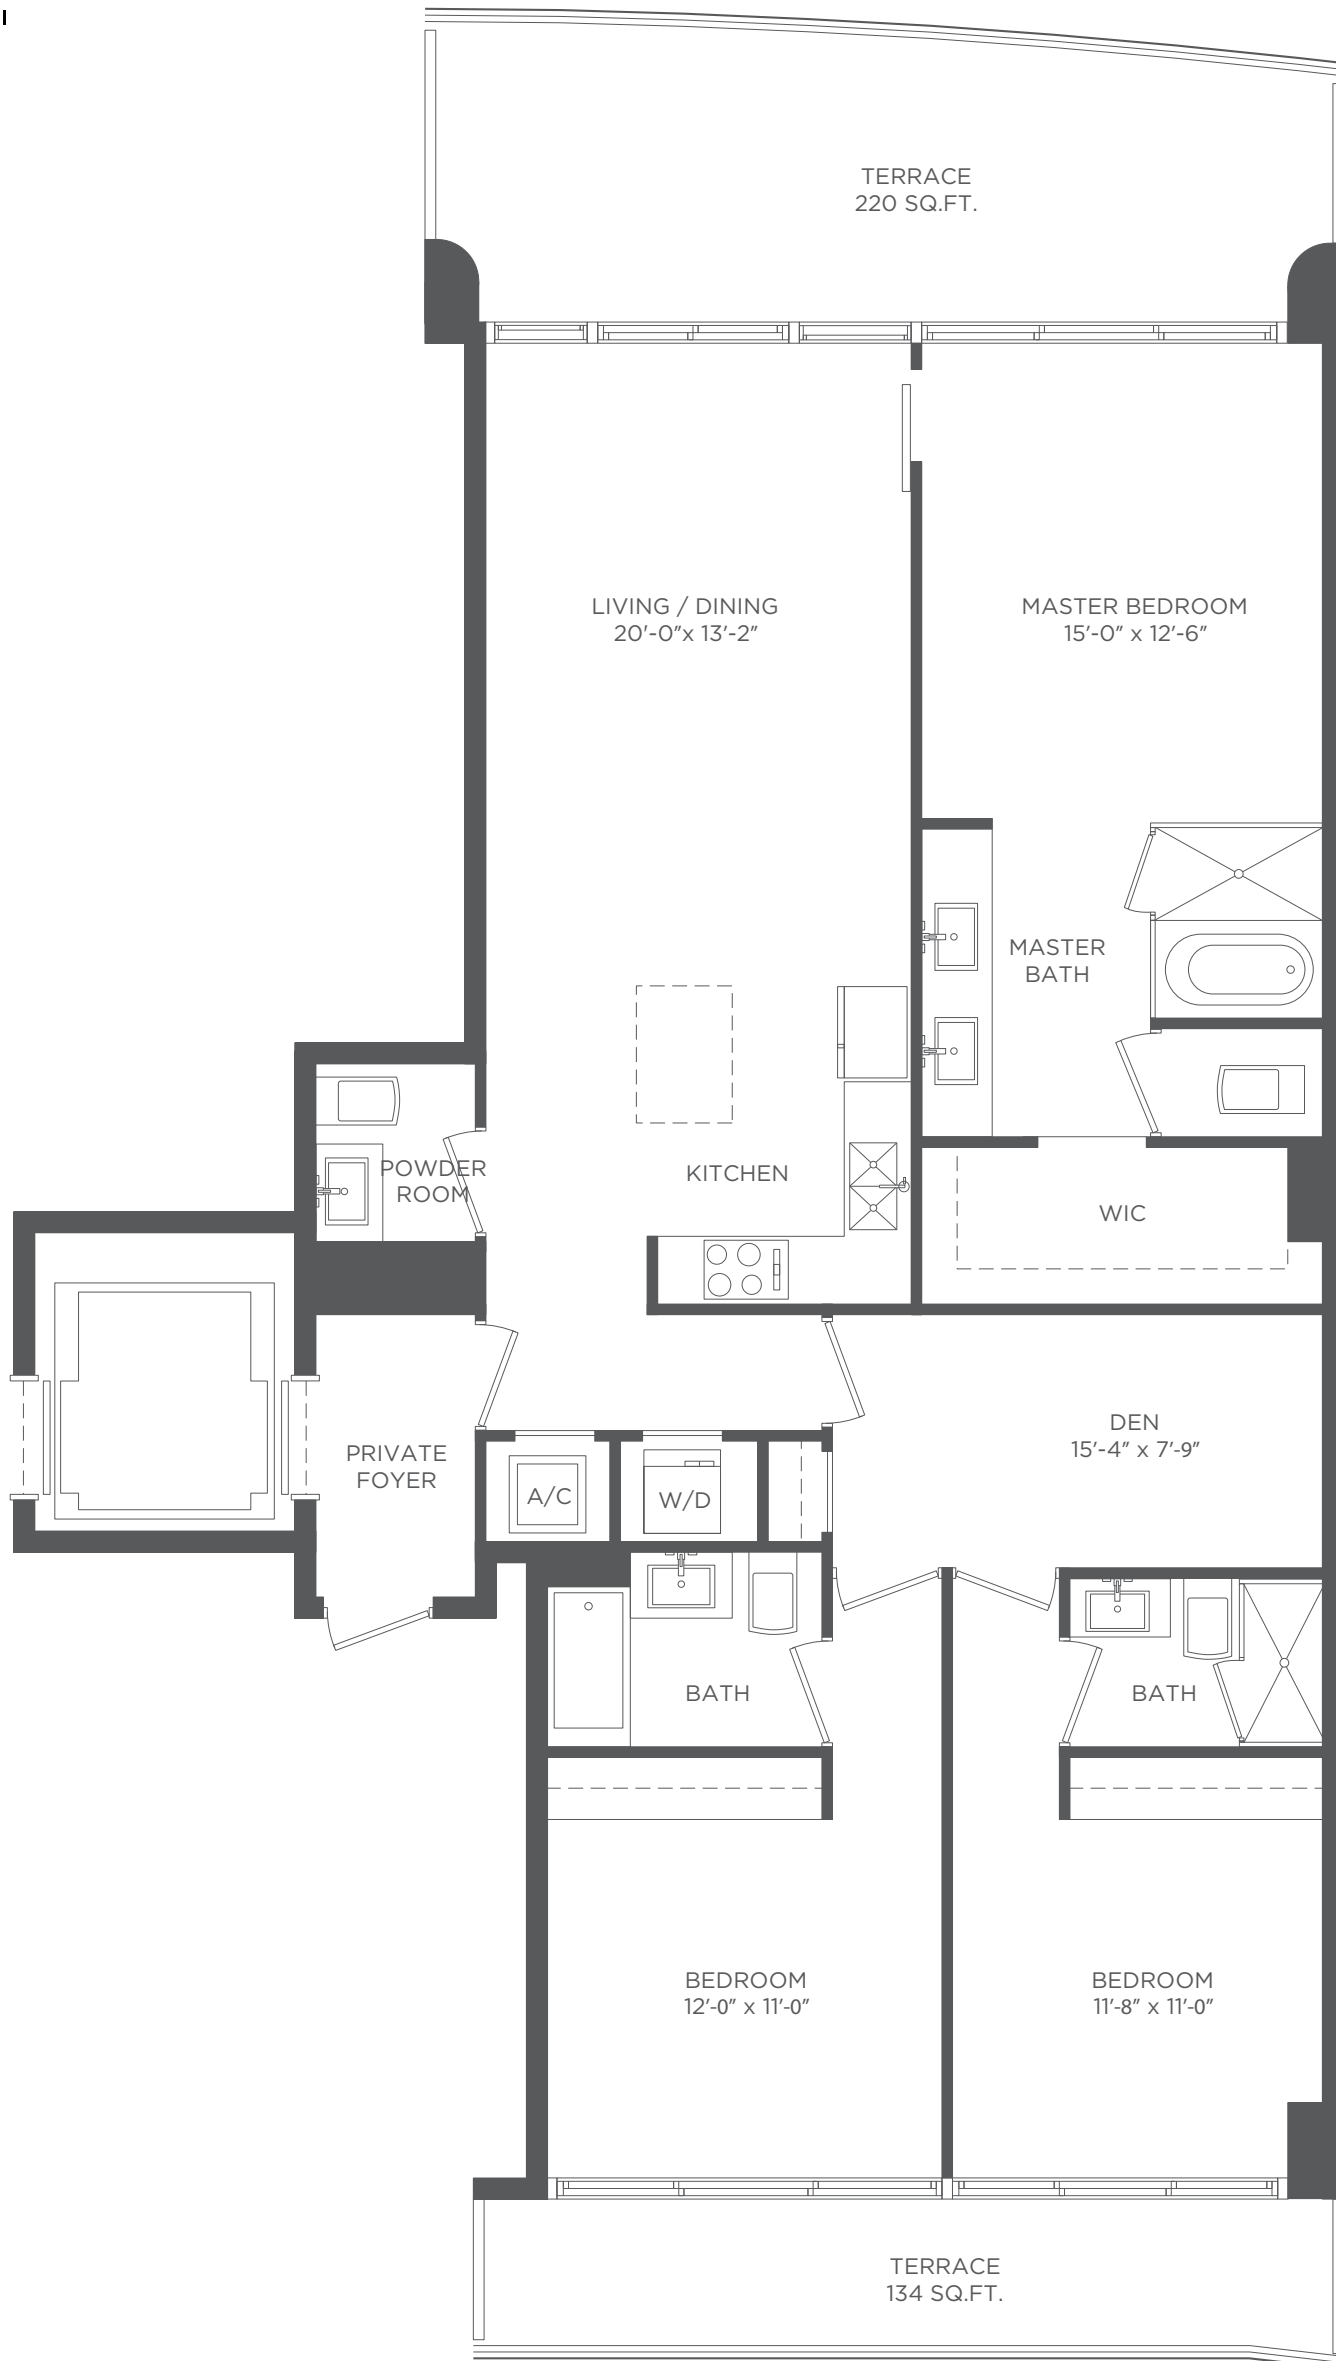

ONE PARAISO

BY PIERO LISSONI

RESIDENCE 01
3 BEDROOMS / 3¹/₂ BATHS

A/C INTERIOR AREA	1,873 SQ. FT.	174 SQ. M.
TERRACE AREA	454 SQ. FT.	42.17 SQ. M.
TOTAL RESIDENCE	2,327 SQ. FT.	216.17 SQ. M.

ONE PARAISO

BY PIERO LISSONI

RESIDENCE 02
2 BEDROOMS / 2 BATHS

A/C INTERIOR AREA	1,285 SQ. FT.	119.38 SQ. M.
TERRACE AREA	220 SQ. FT.	20.43 SQ. M.
TOTAL RESIDENCE	1,505 SQ. FT.	139.81 SQ. M.

ONE PARAISO

BY PIERO LISSONI

RESIDENCE 03
3 BEDROOMS + DEN / 3 1/2 BATHS

A/C INTERIOR AREA	1,680 SQ. FT.	156.07 SQ. M.
TERRACE AREA	354 SQ. FT.	32.88 SQ. M.
TOTAL RESIDENCE	2,034 SQ. FT.	188.95 SQ. M.

ONE PARAISO

BY PIERO LISSONI

RESIDENCE 04
3 BEDROOMS + DEN / 3¹/₂ BATHS

A/C INTERIOR AREA	1,681 SQ. FT.	156.17 SQ. M.
TERRACE AREA	354 SQ. FT.	32.88 SQ. M.
TOTAL RESIDENCE	2,035 SQ. FT.	189.05 SQ. M.

ONE PARAISO

BY PIERO LISSONI

RESIDENCE 05
1 BEDROOM + DEN / 1^{1/2} BATHS

A/C INTERIOR AREA	1,124 SQ. FT.	104.42 SQ. M.
TERRACE AREA	220 SQ. FT.	20.43 SQ. M.
TOTAL RESIDENCE	1,344 SQ. FT.	124.85 SQ. M.

ONE PARAISO