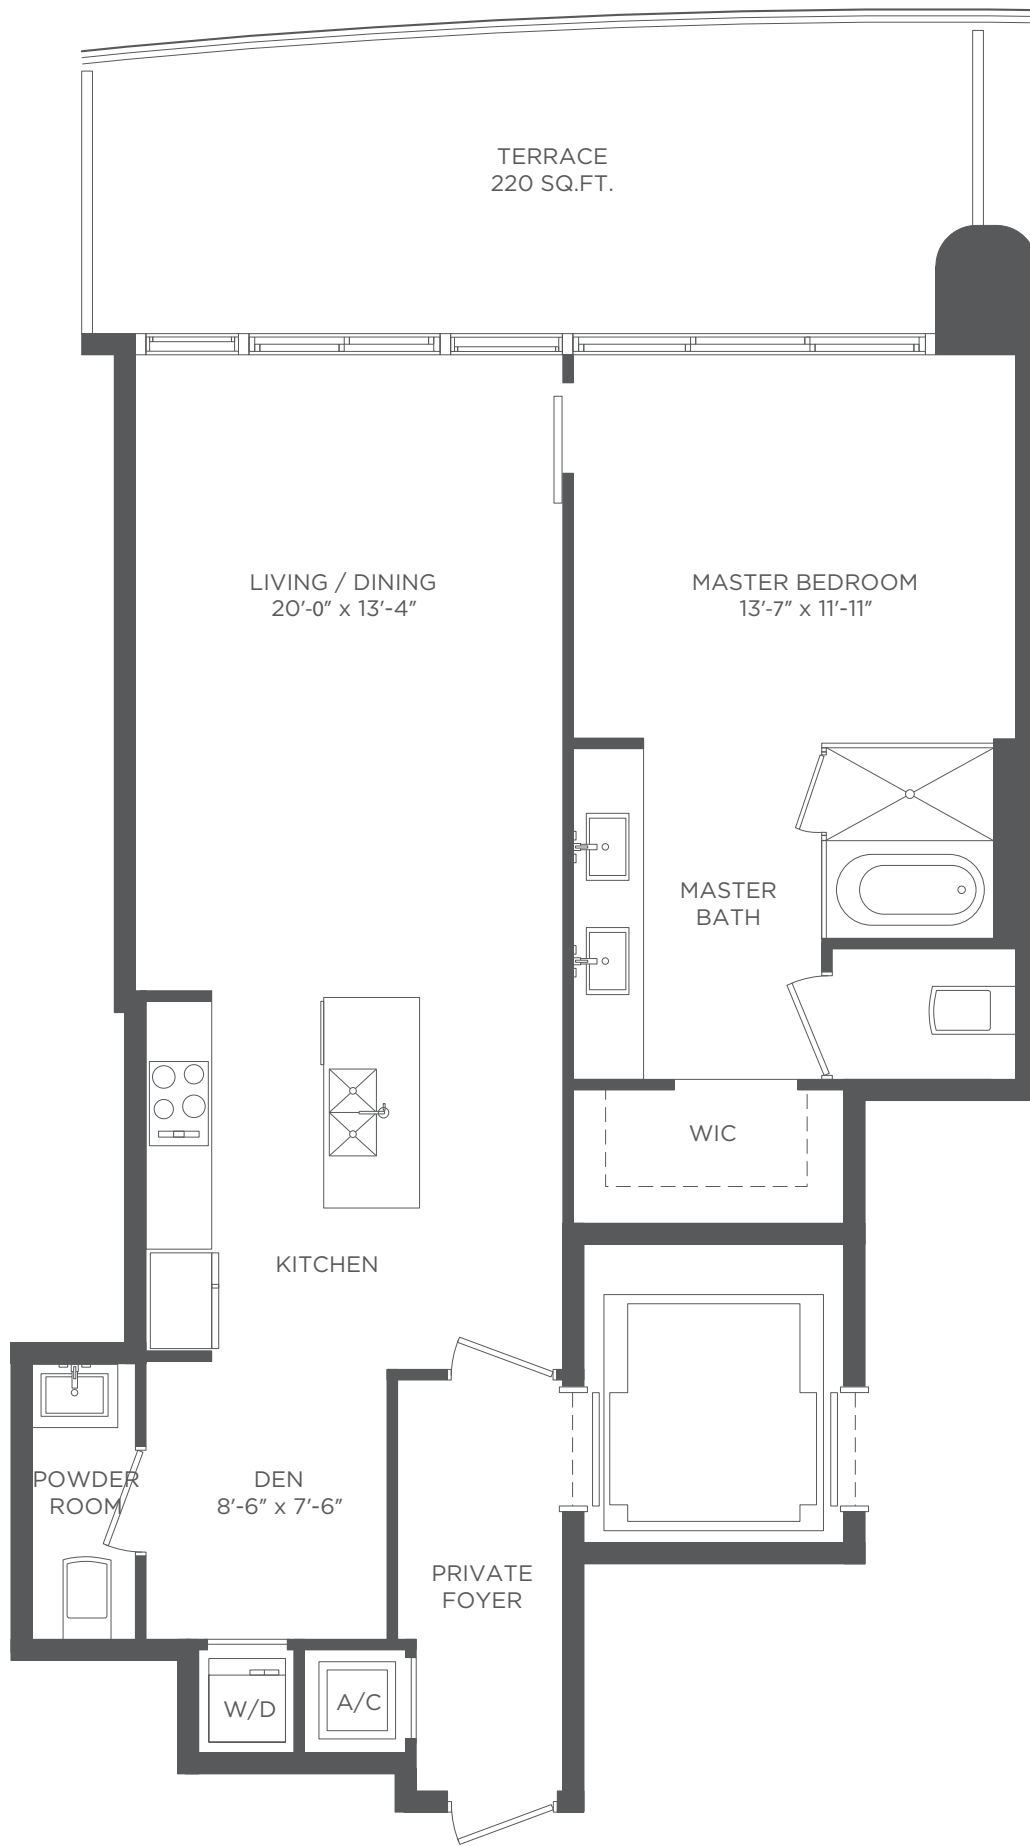

ONE PARAISO

BY PIERO LISSONI

RESIDENCE 01
3 BEDROOMS / 3¹/₂ BATHS

A/C INTERIOR AREA	1,873 SQ. FT.	174 SQ. M.
TERRACE AREA	454 SQ. FT.	42.17 SQ. M.
TOTAL RESIDENCE	2,327 SQ. FT.	216.17 SQ. M.

ONE PARAISO

BY PIERO LISSONI

RESIDENCE 02
2 BEDROOMS / 2 BATHS

A/C INTERIOR AREA	1,285 SQ. FT.	119.38 SQ. M.
TERRACE AREA	220 SQ. FT.	20.43 SQ. M.
TOTAL RESIDENCE	1,505 SQ. FT.	139.81 SQ. M.

ONE PARAISO

BY PIERO LISSONI

RESIDENCE 03
3 BEDROOMS + DEN / 3 1/2 BATHS

A/C INTERIOR AREA	1,680 SQ. FT.	156.07 SQ. M.
TERRACE AREA	354 SQ. FT.	32.88 SQ. M.
TOTAL RESIDENCE	2,034 SQ. FT.	188.95 SQ. M.

ONE PARAISO

BY PIERO LISSONI

RESIDENCE 04
3 BEDROOMS + DEN / 3¹/₂ BATHS

A/C INTERIOR AREA	1,681 SQ. FT.	156.17 SQ. M.
TERRACE AREA	354 SQ. FT.	32.88 SQ. M.
TOTAL RESIDENCE	2,035 SQ. FT.	189.05 SQ. M.

ONE PARAISO

BY PIERO LISSONI

RESIDENCE 05
1 BEDROOM + DEN / 1^{1/2} BATHS

A/C INTERIOR AREA	1,124 SQ. FT.	104.42 SQ. M.
TERRACE AREA	220 SQ. FT.	20.43 SQ. M.
TOTAL RESIDENCE	1,344 SQ. FT.	124.85 SQ. M.

ONE PARAISO