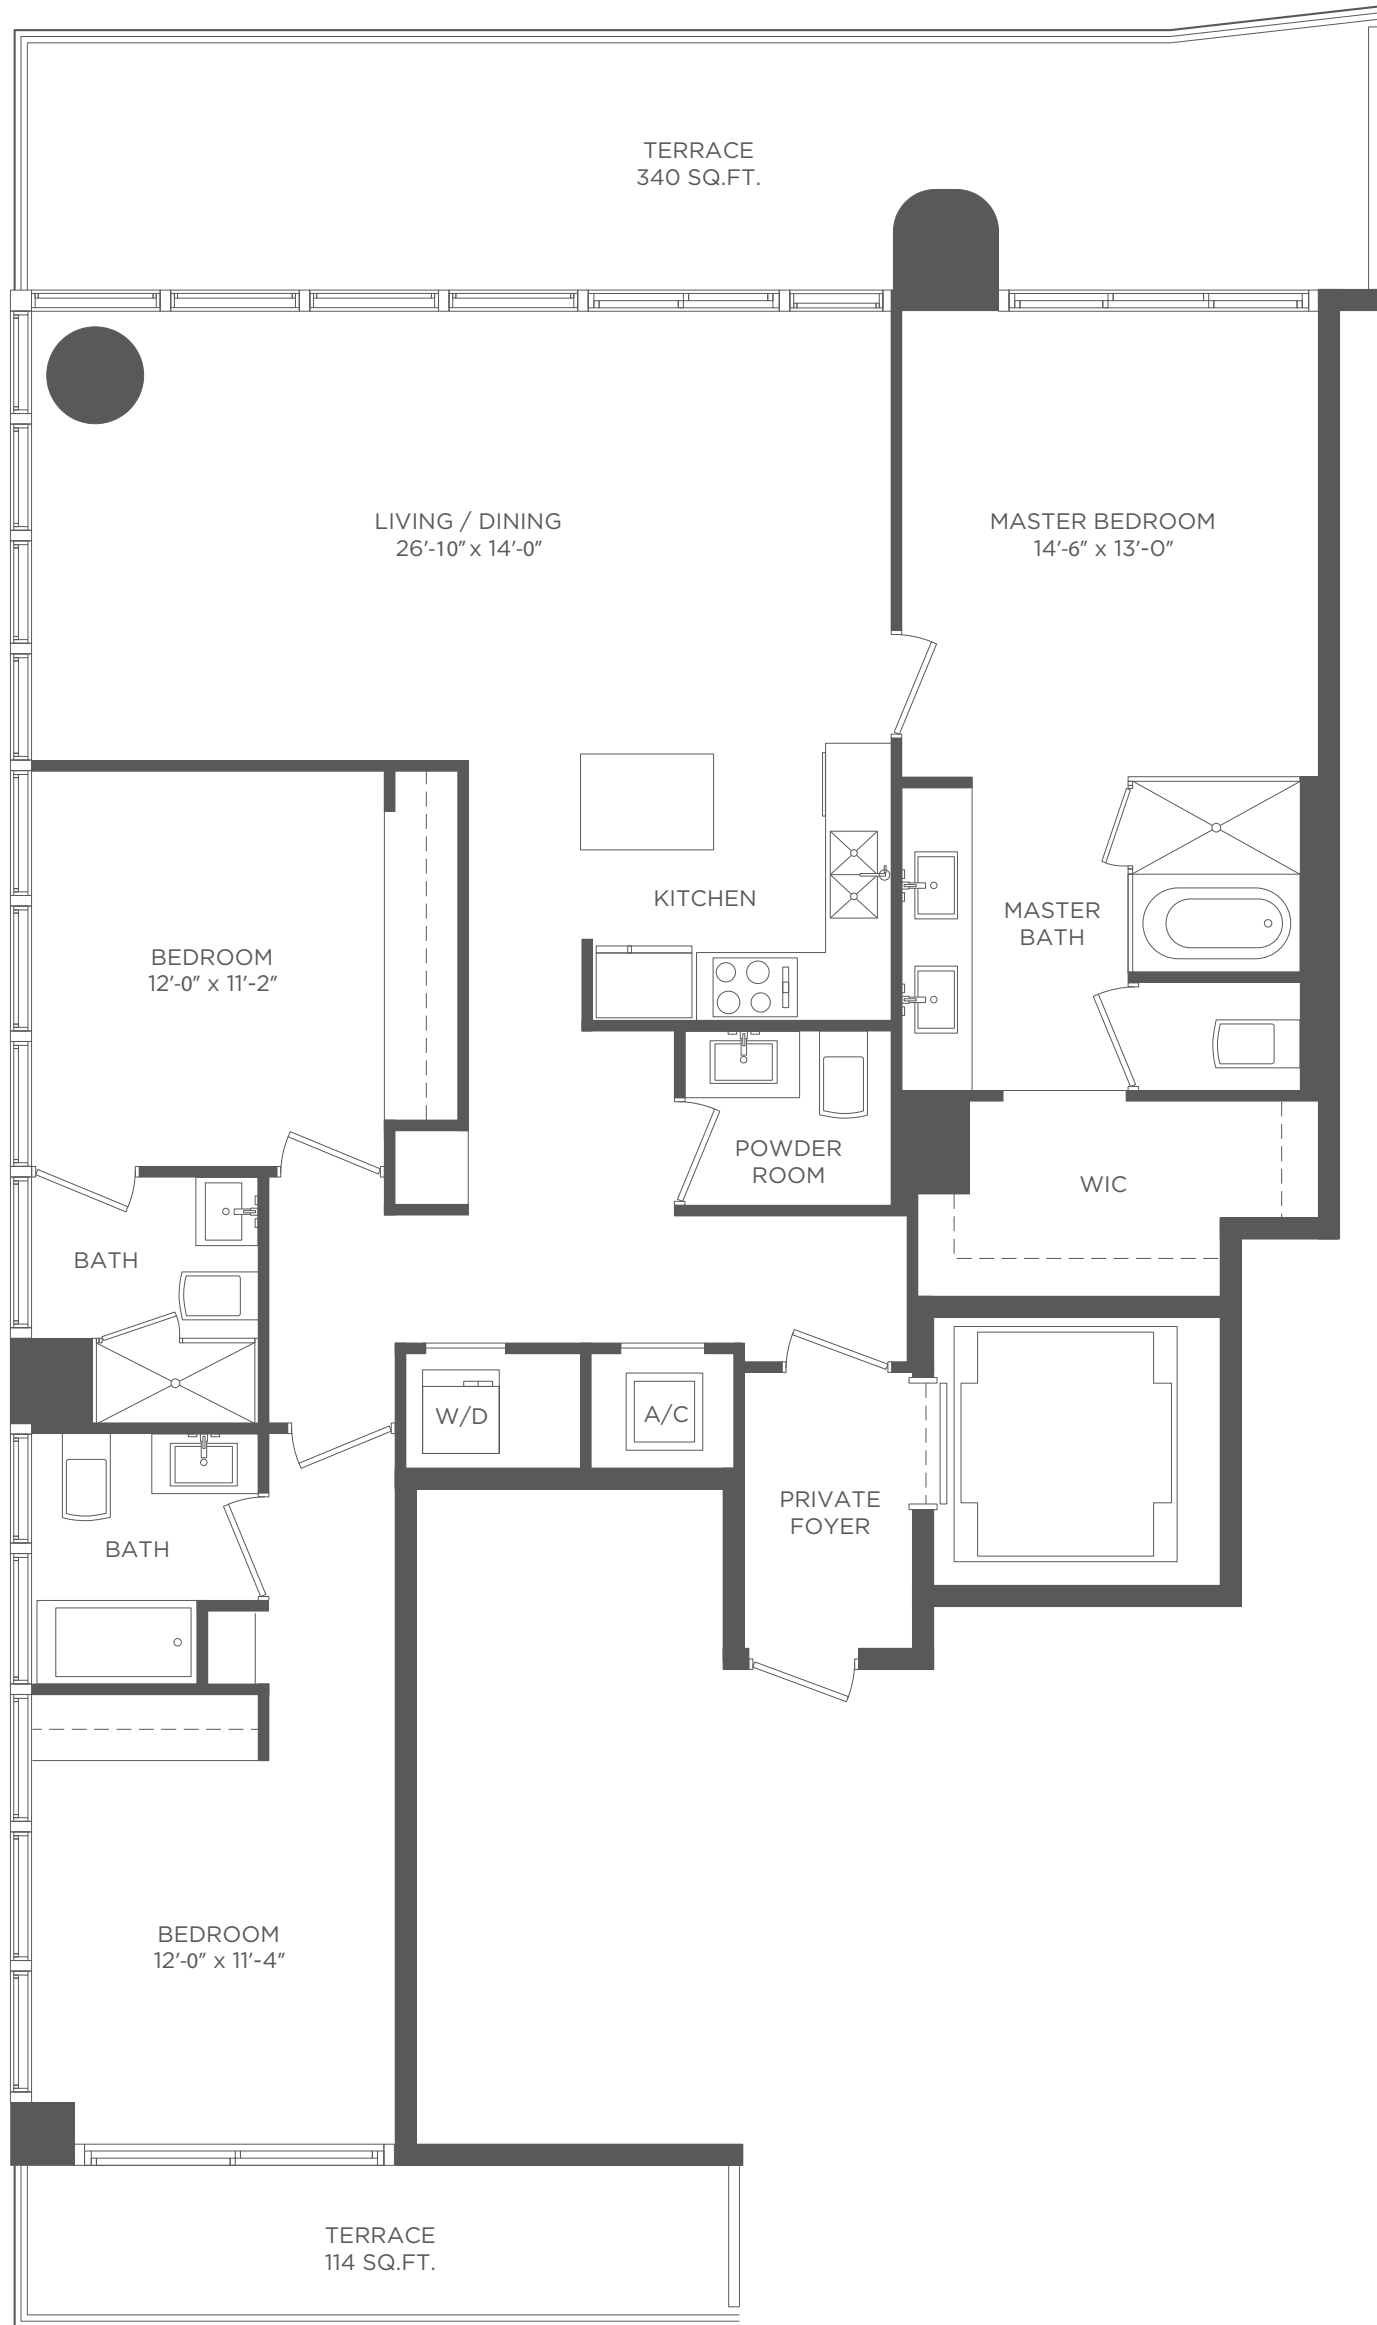

ONE PARAISO

BY PIERO LISSONI

RESIDENCE 01
3 BEDROOMS / 3¹/₂ BATHS

A/C INTERIOR AREA	1,873 SQ. FT.	174 SQ. M.
TERRACE AREA	454 SQ. FT.	42.17 SQ. M.
TOTAL RESIDENCE	2,327 SQ. FT.	216.17 SQ. M.

ONE PARAISO

BY PIERO LISSONI

A/C INTERIOR AREA	1,680 SQ. FT.	156.07 SQ. M.
TERRACE AREA	354 SQ. FT.	32.88 SQ. M.
TOTAL RESIDENCE	2,034 SQ. FT.	188.95 SQ. M.

ONE PARAISO

BY PIERO LISSONI

RESIDENCE 04
3 BEDROOMS + DEN / 3¹/₂ BATHS

A/C INTERIOR AREA	1,681 SQ. FT.	156.17 SQ. M.
TERRACE AREA	354 SQ. FT.	32.88 SQ. M.
TOTAL RESIDENCE	2,035 SQ. FT.	189.05 SQ. M.

ONE PARAISO

BY PIERO LISSONI

RESIDENCE 05
1 BEDROOM + DEN / 1^{1/2} BATHS

A/C INTERIOR AREA	1,124 SQ. FT.	104.42 SQ. M.
TERRACE AREA	220 SQ. FT.	20.43 SQ. M.
TOTAL RESIDENCE	1,344 SQ. FT.	124.85 SQ. M.

ONE PARAISO

BY PIERO LISSONI

RESIDENCE 06
3 BEDROOMS / 3¹/₂ BATHS

A/C INTERIOR AREA	1,865 SQ. FT.	173.26 SQ. M.
TERRACE AREA	454 SQ. FT.	42.17 SQ. M.
TOTAL RESIDENCE	2,319 SQ. FT.	215.43 SQ. M.