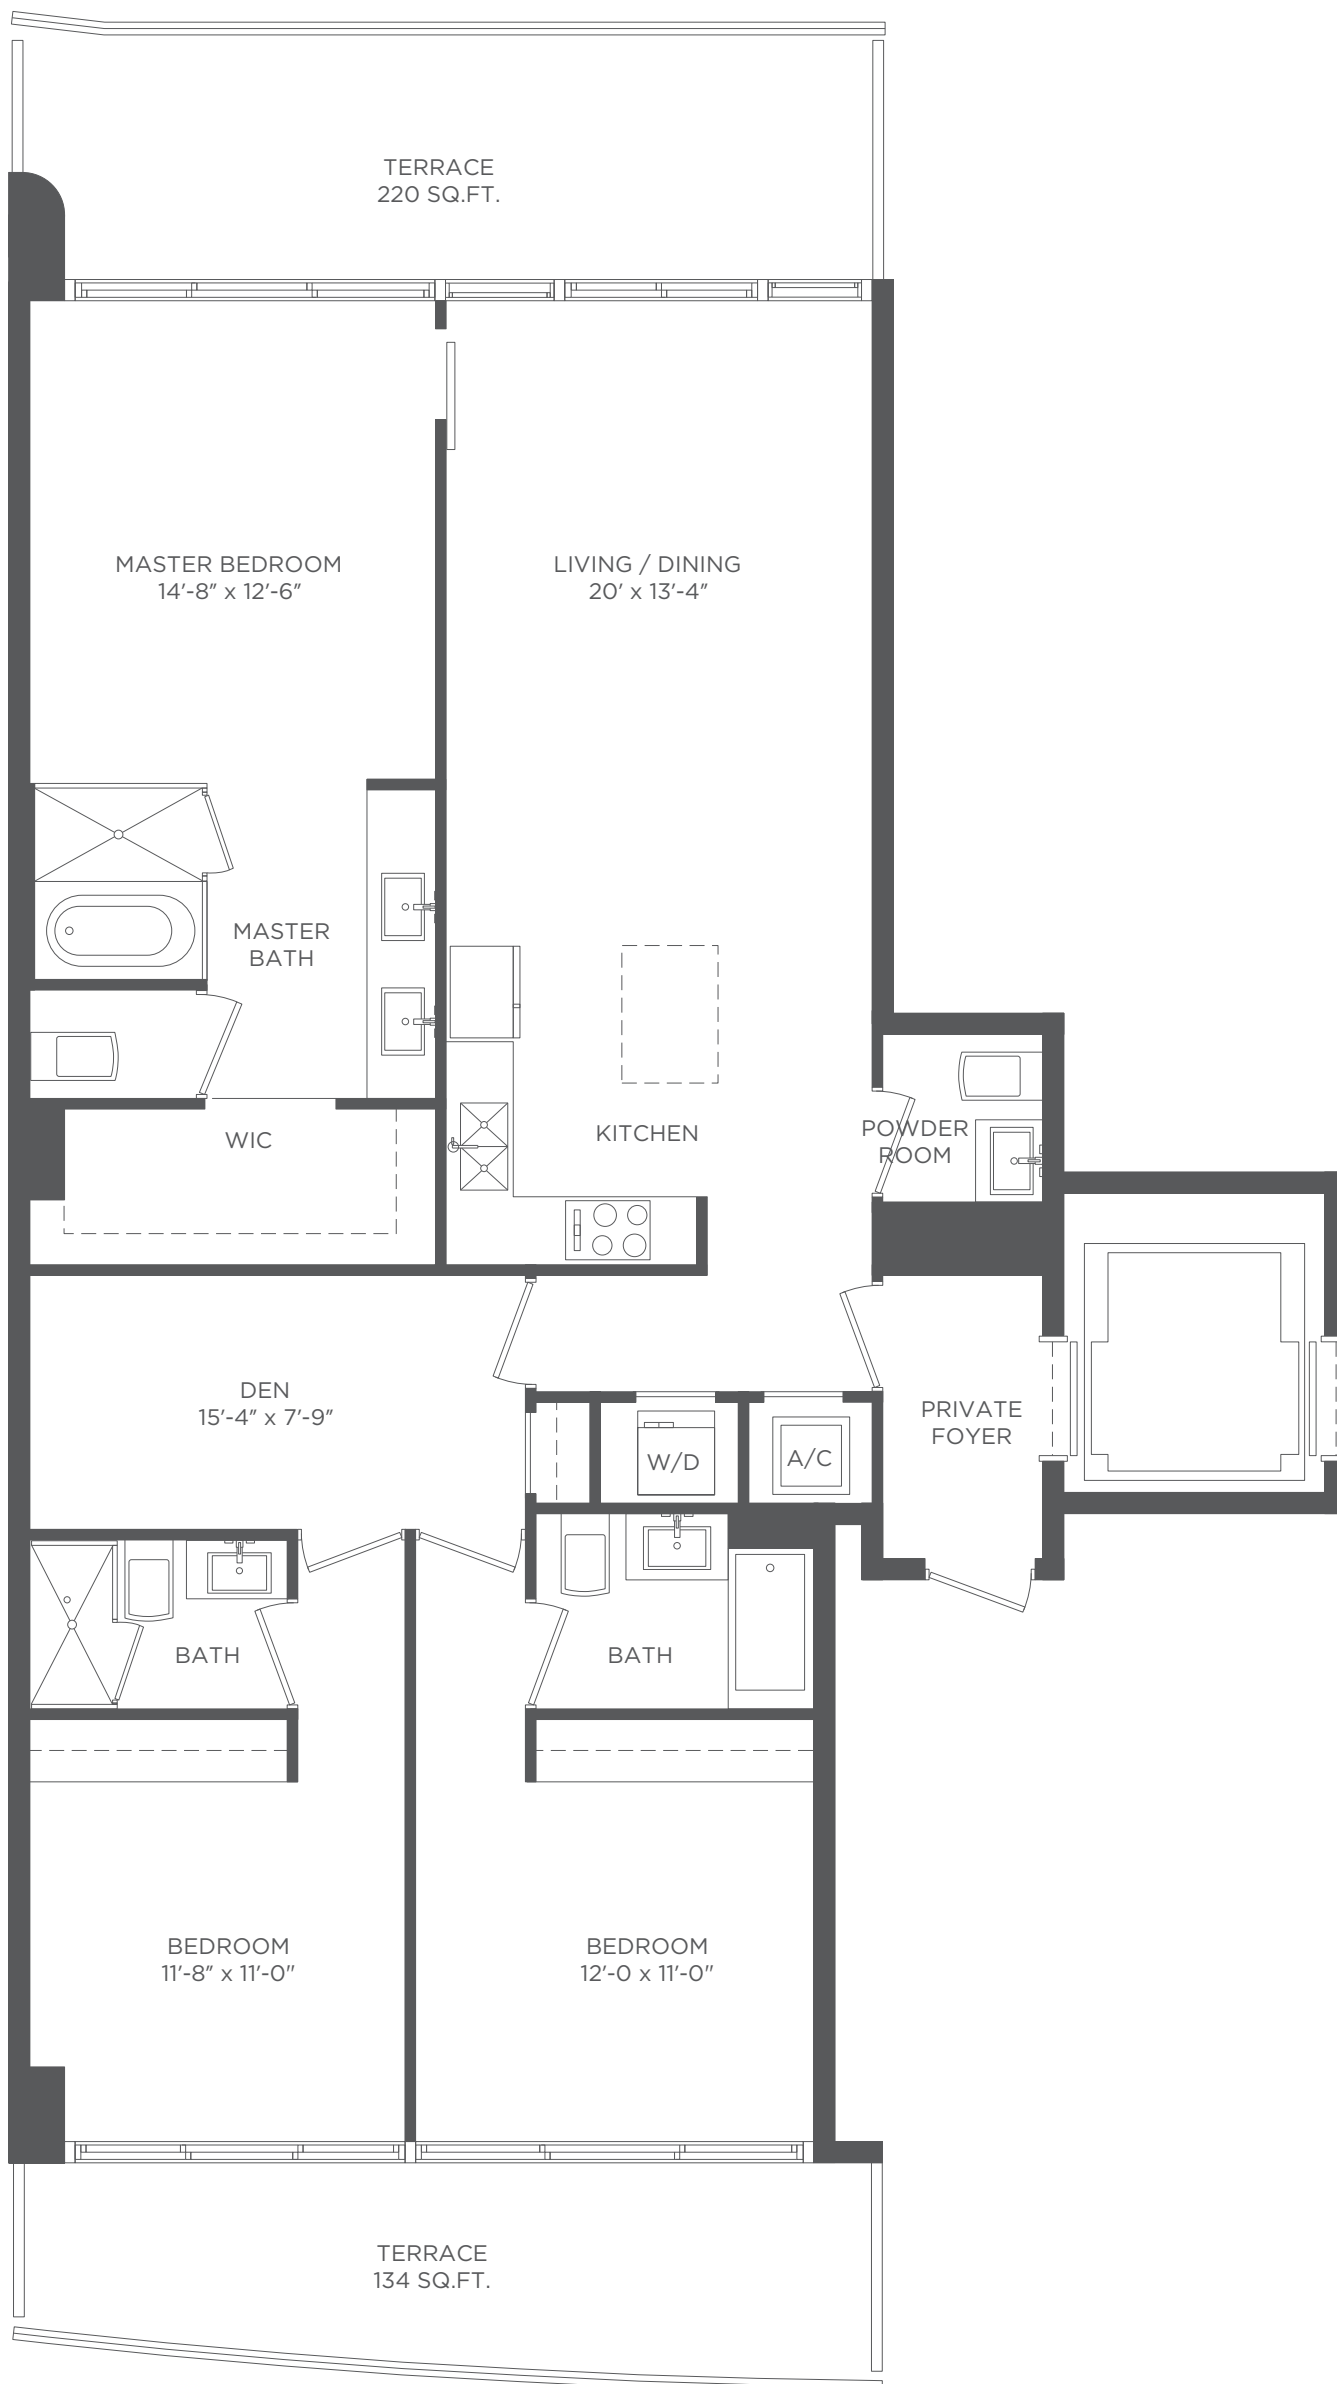

ONE PARAISO

BY PIERO LISSONI

RESIDENCE 01
3 BEDROOMS / 3¹/₂ BATHS

A/C INTERIOR AREA	1,873 SQ. FT.	174 SQ. M.
TERRACE AREA	454 SQ. FT.	42.17 SQ. M.
TOTAL RESIDENCE	2,327 SQ. FT.	216.17 SQ. M.

ONE PARAISO

BY PIERO LISSONI

RESIDENCE 02
2 BEDROOMS / 2 BATHS

A/C INTERIOR AREA	1,285 SQ. FT.	119.38 SQ. M.
TERRACE AREA	220 SQ. FT.	20.43 SQ. M.
TOTAL RESIDENCE	1,505 SQ. FT.	139.81 SQ. M.

ONE PARAISO

BY PIERO LISSONI

RESIDENCE 03
3 BEDROOMS + DEN / 3 1/2 BATHS

A/C INTERIOR AREA	1,680 SQ. FT.	156.07 SQ. M.
TERRACE AREA	354 SQ. FT.	32.88 SQ. M.
TOTAL RESIDENCE	2,034 SQ. FT.	188.95 SQ. M.

ONE PARAISO

BY PIERO LISSONI

RESIDENCE 04
3 BEDROOMS + DEN / 3¹/₂ BATHS

A/C INTERIOR AREA	1,681 SQ. FT.	156.17 SQ. M.
TERRACE AREA	354 SQ. FT.	32.88 SQ. M.
TOTAL RESIDENCE	2,035 SQ. FT.	189.05 SQ. M.

ONE PARAISO

BY PIERO LISSONI

RESIDENCE 05
1 BEDROOM + DEN / 1^{1/2} BATHS

A/C INTERIOR AREA	1,124 SQ. FT.	104.42 SQ. M.
TERRACE AREA	220 SQ. FT.	20.43 SQ. M.
TOTAL RESIDENCE	1,344 SQ. FT.	124.85 SQ. M.

ONE PARAISO