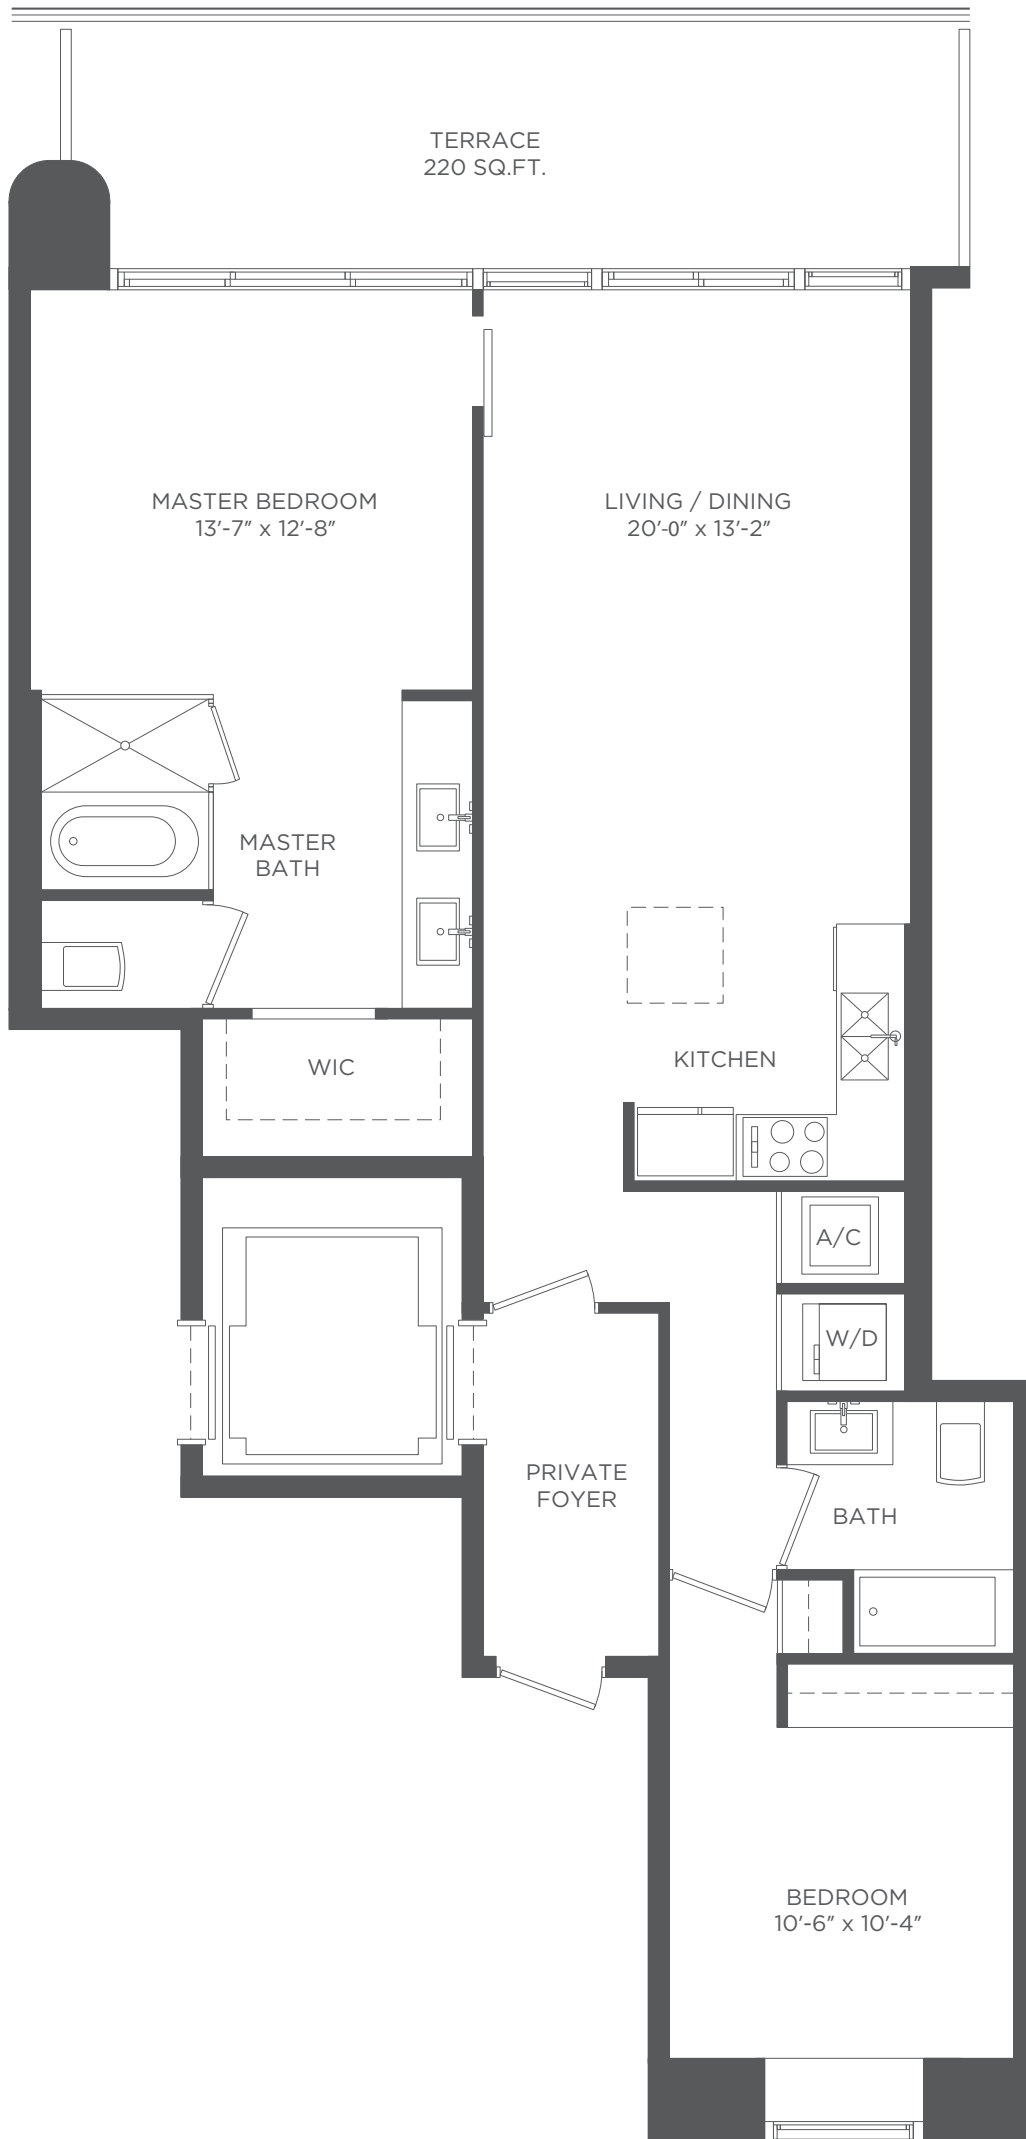

ONE PARAISO

BY PIERO LISSONI

RESIDENCE 01
3 BEDROOMS / 3¹/₂ BATHS

A/C INTERIOR AREA	1,873 SQ. FT.	174 SQ. M.
TERRACE AREA	454 SQ. FT.	42.17 SQ. M.
TOTAL RESIDENCE	2,327 SQ. FT.	216.17 SQ. M.

ONE PARAISO

BY PIERO LISSONI

RESIDENCE 02
2 BEDROOMS / 2 BATHS

A/C INTERIOR AREA	1,285 SQ. FT.	119.38 SQ. M.
TERRACE AREA	220 SQ. FT.	20.43 SQ. M.
TOTAL RESIDENCE	1,505 SQ. FT.	139.81 SQ. M.

ONE PARAISO

BY PIERO LISSONI

RESIDENCE 03
3 BEDROOMS + DEN / 3 1/2 BATHS

A/C INTERIOR AREA	1,680 SQ. FT.	156.07 SQ. M.
TERRACE AREA	354 SQ. FT.	32.88 SQ. M.
TOTAL RESIDENCE	2,034 SQ. FT.	188.95 SQ. M.

ONE PARAISO

BY PIERO LISSONI

RESIDENCE 04
3 BEDROOMS + DEN / 3¹/₂ BATHS

A/C INTERIOR AREA	1,681 SQ. FT.	156.17 SQ. M.
TERRACE AREA	354 SQ. FT.	32.88 SQ. M.
TOTAL RESIDENCE	2,035 SQ. FT.	189.05 SQ. M.

ONE PARAISO

BY PIERO LISSONI

RESIDENCE 05
1 BEDROOM + DEN / 1^{1/2} BATHS

A/C INTERIOR AREA	1,124 SQ. FT.	104.42 SQ. M.
TERRACE AREA	220 SQ. FT.	20.43 SQ. M.
TOTAL RESIDENCE	1,344 SQ. FT.	124.85 SQ. M.

ONE PARAISO