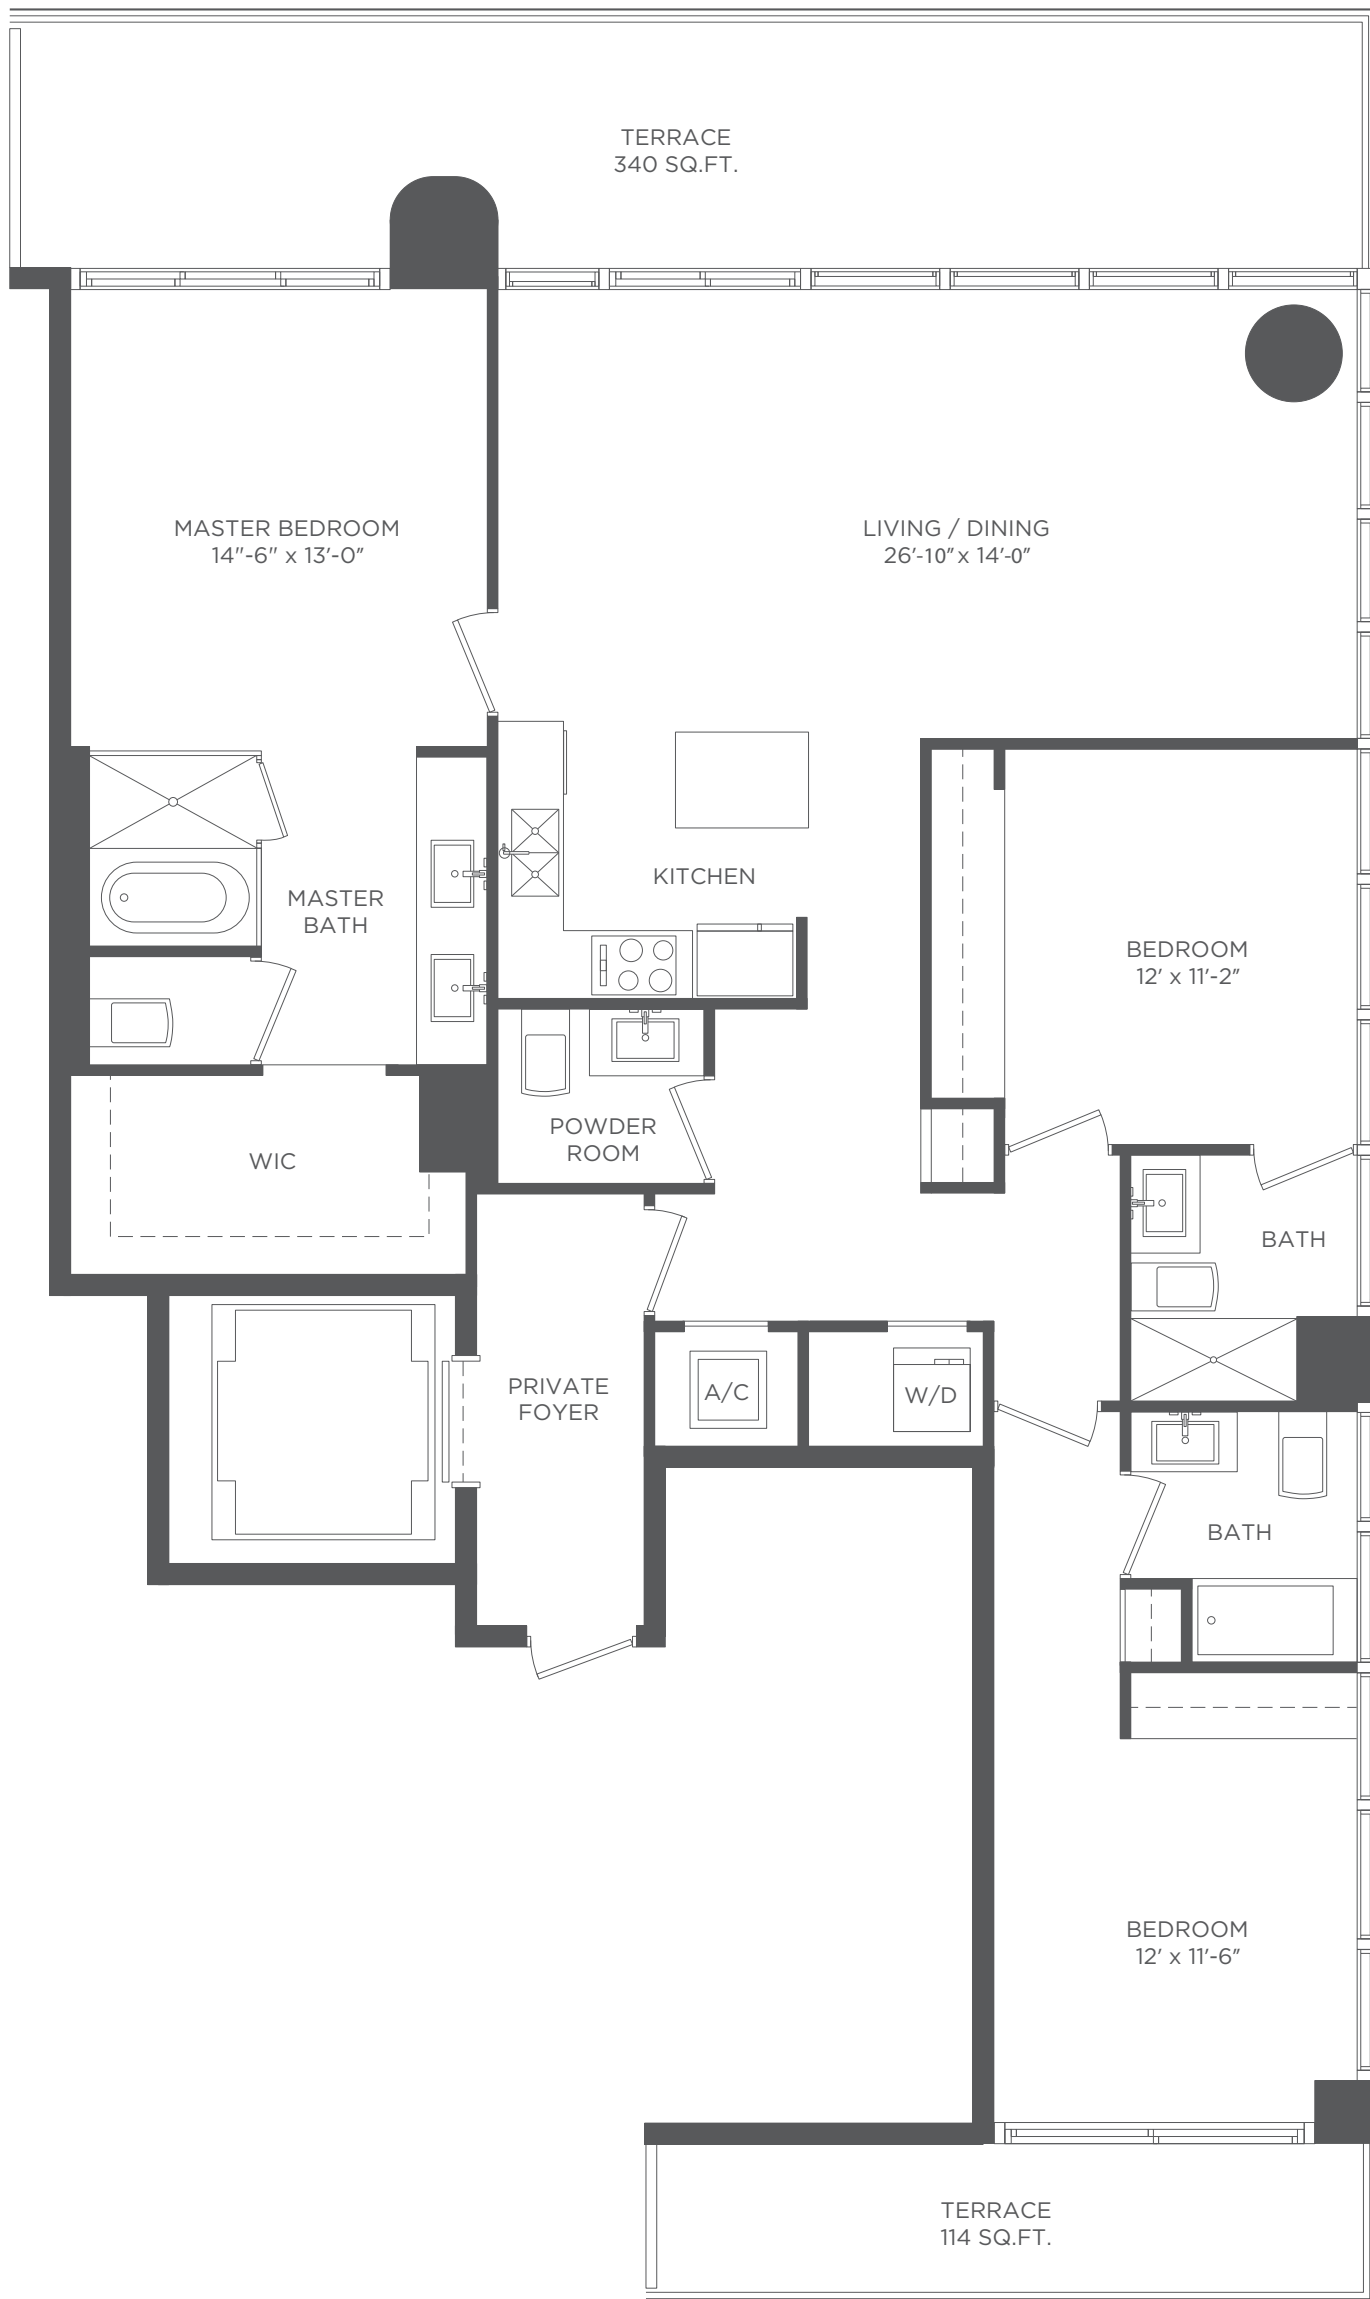

ONE PARAISO

BY PIERO LISSONI

RESIDENCE 01
3 BEDROOMS / 3¹/₂ BATHS

A/C INTERIOR AREA	1,873 SQ. FT.	174 SQ. M.
TERRACE AREA	454 SQ. FT.	42.17 SQ. M.
TOTAL RESIDENCE	2,327 SQ. FT.	216.17 SQ. M.

ONE PARAISO

BY PIERO LISSONI

RESIDENCE 02
2 BEDROOMS / 2 BATHS

A/C INTERIOR AREA	1,285 SQ. FT.	119.38 SQ. M.
TERRACE AREA	220 SQ. FT.	20.43 SQ. M.
TOTAL RESIDENCE	1,505 SQ. FT.	139.81 SQ. M.

ONE PARAISO

BY PIERO LISSONI

RESIDENCE 03
3 BEDROOMS + DEN / 3 1/2 BATHS

A/C INTERIOR AREA	1,680 SQ. FT.	156.07 SQ. M.
TERRACE AREA	354 SQ. FT.	32.88 SQ. M.
TOTAL RESIDENCE	2,034 SQ. FT.	188.95 SQ. M.

ONE PARAISO

BY PIERO LISSONI

RESIDENCE 04
3 BEDROOMS + DEN / 3¹/₂ BATHS

A/C INTERIOR AREA	1,681 SQ. FT.	156.17 SQ. M.
TERRACE AREA	354 SQ. FT.	32.88 SQ. M.
TOTAL RESIDENCE	2,035 SQ. FT.	189.05 SQ. M.

ONE PARAISO

BY PIERO LISSONI

RESIDENCE 05
1 BEDROOM + DEN / 1^{1/2} BATHS

A/C INTERIOR AREA	1,124 SQ. FT.	104.42 SQ. M.
TERRACE AREA	220 SQ. FT.	20.43 SQ. M.
TOTAL RESIDENCE	1,344 SQ. FT.	124.85 SQ. M.

ONE PARAISO